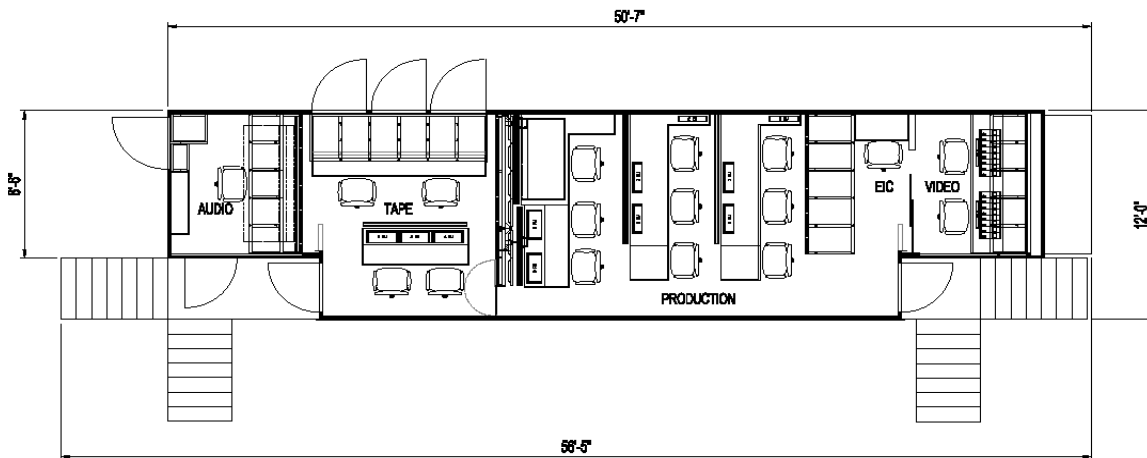

Token Creek

MOBILE TELEVISION

incorporated

Chippewa HD

Equipment List

PRODUCTION

- 1080i/720p switchable
- Grass Valley Kayenne HD production switcher 4.5 ME 90 input/48 outputs
- Internal Still-Store w/2 inputs & 6 outputs
- GVG(16 ch) Internal DPM(iDPM), 6 channels (eDPM)
- doubletake splittable M/E system
- EVS XS3 SpotBox with Lance Controller
- Lance Design TDC-100 disk controller

DIMENSIONS

- Trailer Only 15' x 56'; Tractor/Trailer Combo 15' x 80'
- 75,000 lbs

POWER REQUIREMENTS

- 208-240 VAC Three Phase 200A